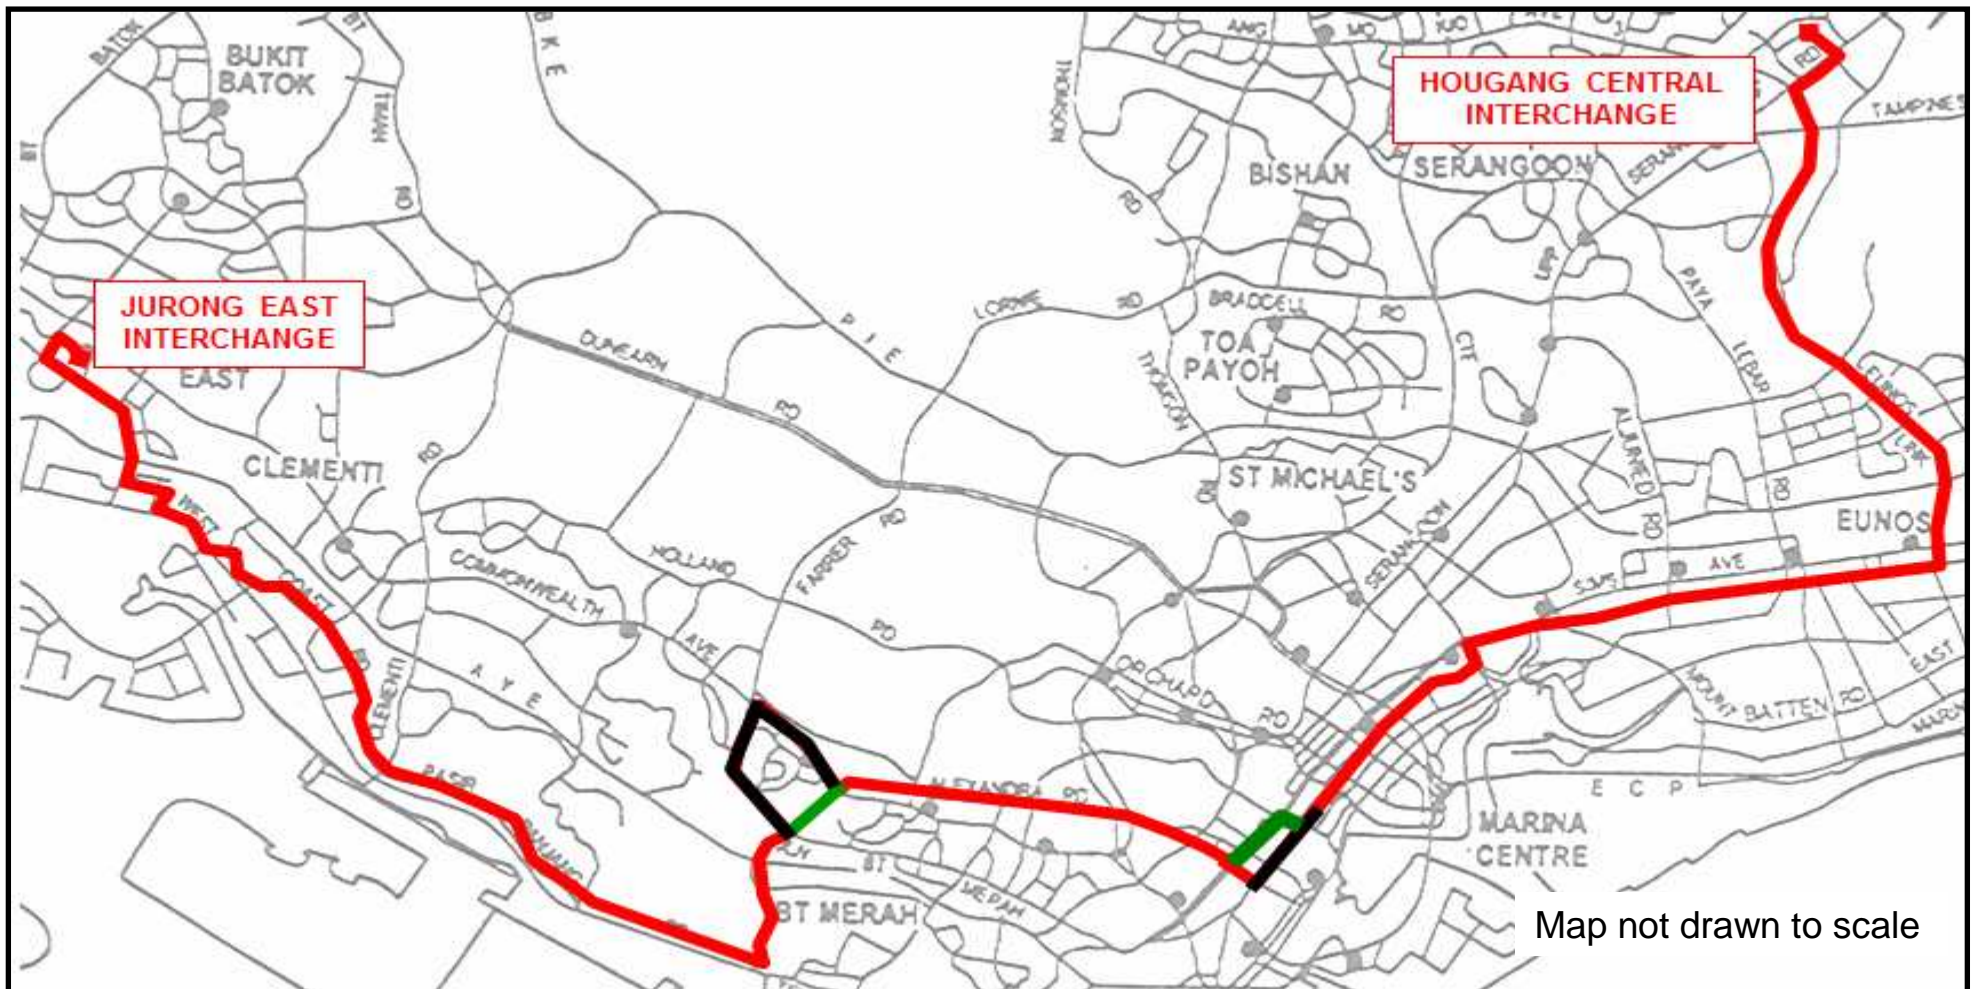

### FIRST CALLING BUS-STOP AFTER DIVERSION

ROAD NAME	BUS-STOP CODE	BUS-STOP DESCRIPTION
ALEXANDRA RD	10299	OPP SM MOTORS CTR

Legend	
Normal Route	— (Red line)
Diverted Route	— (Green line)
Road Closure	— (Black line)